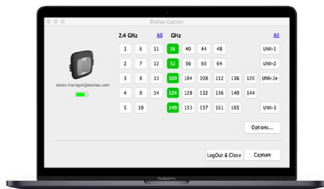

Ekahau Sidekick 2

The fastest, most precise Wi-Fi testing and measurement device now supercharged and tuned for 6 GHz (Wi-Fi 6E), 5 GHz, and 2.4 GHz.

- ✔ All-in-one expert device with 4 tri-band Wi-Fi radios and a spectrum analyzer for professional Wi-Fi site surveys and troubleshooting
- ✔ Built with the largest battery allowed on commercial airlines, Sidekick 2 powers more than a full day of onsite surveying on a single charge and can even be topped off for an extra 4 hours of active use with just 1 hour of charging
- ✔ Plug-and-play operation on Android OS, iOS, macOS and Windows
- ✔ Supports all Wi-Fi standards, including 802.11ax (Wi-Fi 6 & Wi-Fi 6E in 6 GHz)
- ✔ Market leading precision for 2.4, 5 & 6 GHz Wi-Fi spectrum
- ✔ Nine custom-designed 3D antennas positioned for optimum omnidirectional measurement consistency

Ekahau Survey™ for Android & iOS

Offers a full mobile survey solution enhanced for Android & iOS devices, delivering an intuitive user experience and fast responsive interface.

- ✔ Get productive faster with a powerful yet simple to learn user interface
- ✔ Deliver instant post-survey analysis with easy-to-read, crystal-clear heatmaps
- ✔ Autopilot Survey automatically tracks your location during a site survey—enabling full freedom of movement
- ✔ Locate detected access points automatically

Ekahau Analyzer™ for Android & iOS

Redefines the future of troubleshooting through faster, easier, and more accurate network health validation.

- ✔ Turns the device in your pocket into a powerful Wi-Fi validation & troubleshooting tool
- ✔ Every location can troubleshoot. On-site staff can quickly identify issues and relay info back to senior resources
- ✔ Super fast & high resolution spectrum measurements to identify interference sources
- ✔ Clear Pass / Fail Indication - Auto test in under 60 seconds to validate the health of your Wi-Fi network